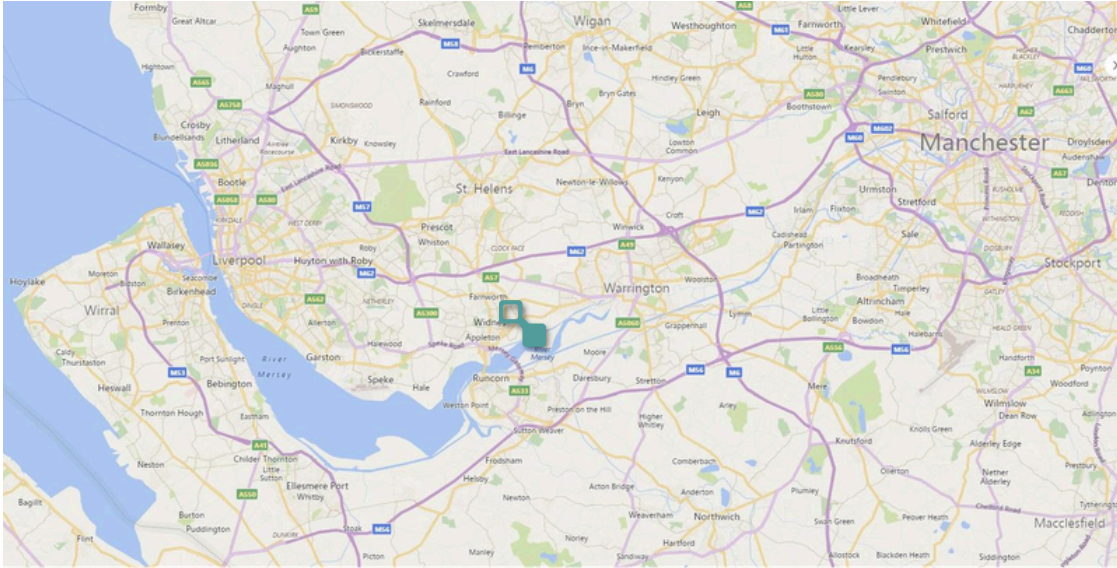

How To Find Us

Vanguard House, Keckwick Lane, STFC Daresbury, Cheshire WA4 4AB

+44 1925 607150

info@smartfactory-rx.com

Manchester or Liverpool Airports

Warrington Central or
Warrington Bank Quay or
Runcorn

M56 Junction 11, following A56 towards
Warrington
Left onto A558 Daresbury Expressway
First left at lights into Sci-Tech Daresbury
Right at roundabout into Keckwick Lane

These are nearby, but please check your
preferred review website before booking.

PremierInnPrestonBrook (2.9miles)

<http://www.premierinn.com/>

The Park Royal (3.3 miles)

<http://www.qhotels.co.uk/>

Village Hotel Warrington (4.0 miles)

<https://www.village-hotels.co.uk/>

Holiday Inn Runcorn (4.7 miles)

<http://www.ihg.com/holidayinn/hotels/>

ThePartridgeatStretton (3.3 miles)

<http://www.thepartridgestretton.co.uk>