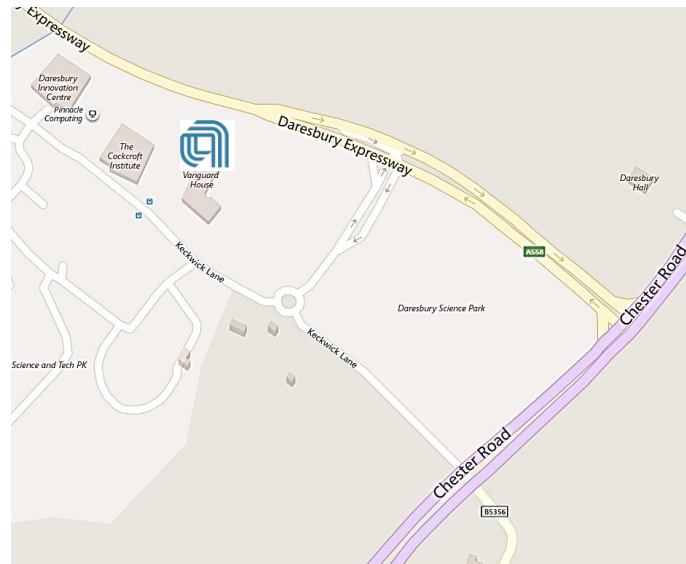

How To Find Us

Applied Materials

Vanguard House, Keckwick Lane, STFC Daresbury, Cheshire WA4 4AB

+44 1925 607150
perceptive_info@amat.com

Manchester or Liverpool Airports

Warrington Central or
Warrington Bank Quay or
Runcorn

M56 Junction 11, following A56 towards
Warrington
Left onto A558 Daresbury Expressway
First left at lights into Sci-Tech Daresbury
Right at roundabout into Keckwick Lane

These are nearby, but please check your
preferred review website before booking.

Premier Inn Preston Brook (2.9 miles)
<http://www.premierinn.com/>

The Park Royal (3.3 miles)
<http://www.qhotels.co.uk/>

Village Hotel Warrington (4.0 miles)
<https://www.village-hotels.co.uk/>

Holiday Inn Runcorn (4.7 miles)
<http://www.ihg.com/holidayinn/hotels/>

The Partridge at Stretton (3.3 miles)
<http://www.thepartridgestretton.co.uk>