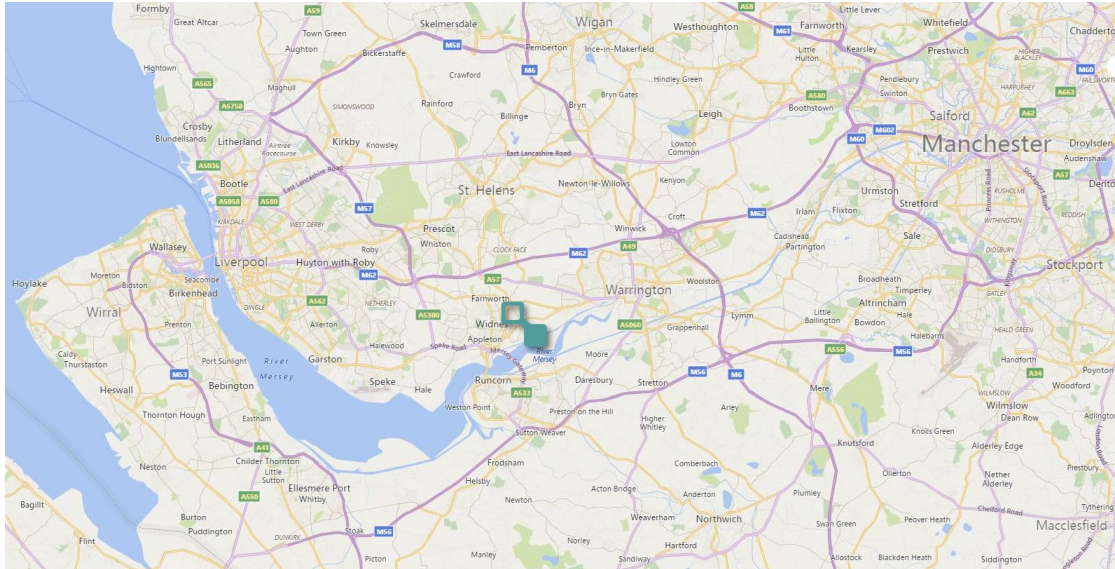

M56 Junction 11, following A56 towards
Warrington
Left onto A558 Daresbury Expressway
First left at lights into Sci-Tech Daresbury
Right at roundabout into Keckwick Lane

These are nearby, but please check your
preferred review website before booking.

Premier Inn Preston Brook (2.9 miles)
<http://www.premierinn.com/>

The Park Royal (3.3 miles)
<http://www.qhotels.co.uk/>

Village Hotel Warrington (4.0 miles)
<https://www.village-hotels.co.uk/>

Holiday Inn Runcorn (4.7 miles)
<http://www.ihg.com/holidayinn/hotels/>

The Partridge at Stretton (3.3 miles)
<http://www.thepartridgestretton.co.uk>