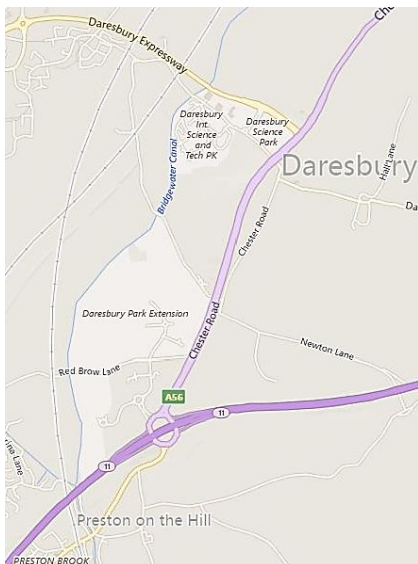

How To Find Us

Applied Materials

Vanguard House, Keckwick Lane, STFC Daresbury, Cheshire WA4 4AB

+44 1925 607150
perceptive_info@amat.com

Manchester or Liverpool Airports

Warrington Central or
Warrington Bank Quay or
Runcorn

M56 Junction 11, following A56 towards
Warrington
Left onto A558 Daresbury Expressway
First left at lights into Sci-Tech Daresbury
Right at roundabout into Keckwick Lane

These are nearby, but please check your
preferred review website before booking.

Premier Inn Preston Brook (2.9 miles)
<http://www.premierinn.com/>

The Park Royal (3.3 miles)
<http://www.qhotels.co.uk/>

Village Hotel Warrington (4.0 miles)
<https://www.village-hotels.co.uk/>

Holiday Inn Runcorn (4.7 miles)
<http://www.ihg.com/holidayinn/hotels/>

The Partridge at Stretton (3.3 miles)
<http://www.thepartridgestretton.co.uk>